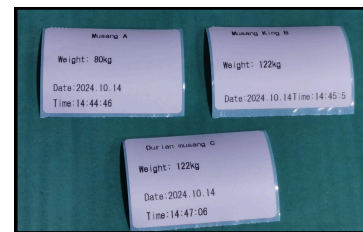

BLUETOOTH INDICATOR

- 6-digit 25 mm LED
- RS232, 15-Core Interface, USB port
- Built in Printer
- External connection of a External Display (EDA)
- 1 external customizable shortcut button
- Usable for all platform scales, bench scales and industrial heavy duty floor scales with following capacity and sample readings

mBlu-25 with Built in Printer

- Bluetooth apps for android
- Self-Editing of product code, unit price, barcode/QR code, time, date and weight (gross, tare, net)
- SKU information for Product name
- Print button on the phone
- Weighing record can view in phone

BUILT - IN PRINTER

Android App

Sample Printed Ticket

SN	ID	Name	Code	Tare	Single	Price
1	0	Musang A	1530	3.0	1.0	60.0
2	0	Musang	1000	0.0	0.0	80.0
3	0	Durian	1258	0.0	0.0	85.0

Barcode

QRcode