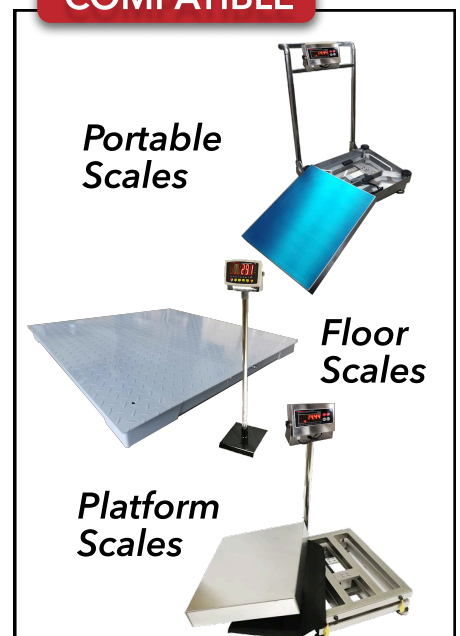

Rear View

Side View

Pole Bracket

Adaptor

6V/4Ah
Rechargeable
Battery

COMPATIBLE

mBlu-25

with
Built in Printer

BLUETOOTH INDICATOR

- 6-digit 25 mm LED
- RS232, 15-Core Interface, USB port
- Built in Printer
- External connection of a External Display (EDA)
- 1 external customizable shortcut button
- Usable for all platform scales, bench scales and industrial heavy duty floor scales with following capacity and sample readings

mBlu-25 with Built in Printer

- Bluetooth apps for android
- Self-Editing of product code, unit price, barcode/QR code, time, date and weight (gross, tare, net)
- SKU information for Product name
- Print button on the phone
- Weighing record can view in phone